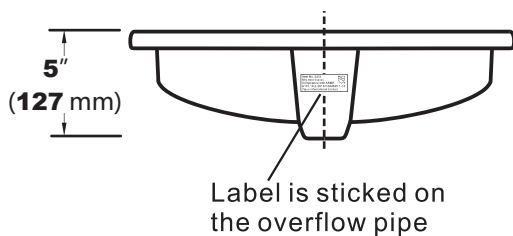

Spec and Installation Notes

**Marble
Installation**