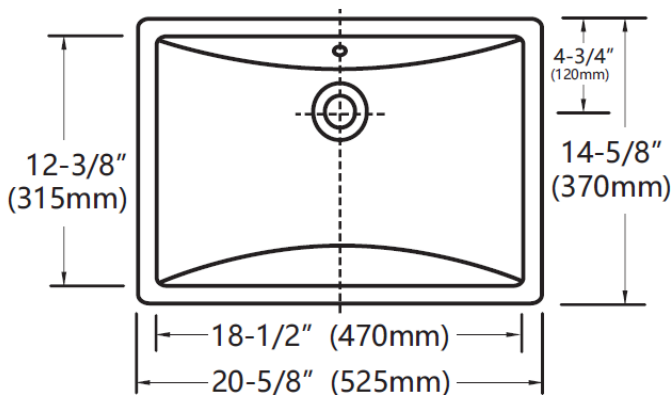

Spec and Installation Notes

**Marble
Installation**