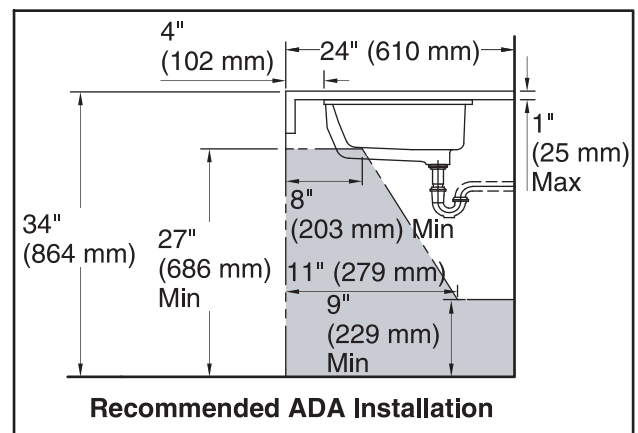

Spec and Installation Notes

**Marble
Installation**