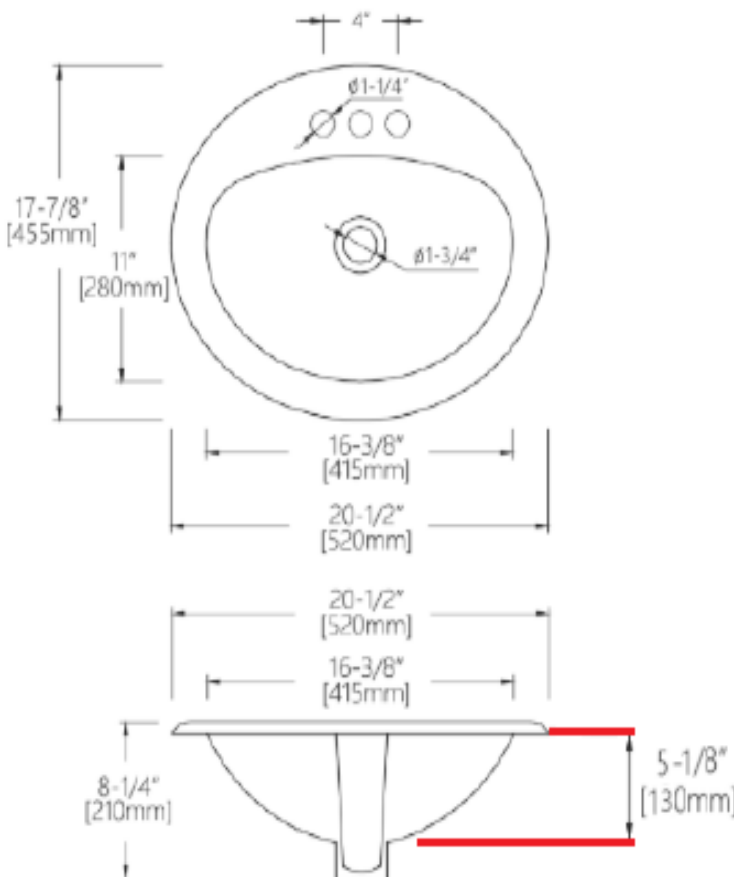

PRODUCT DIMENSIONS:

- Inside dimensions: 16 3/8" x 11"
- Outside dimensions: 20 1/2" x 17 7/8"
- Bowl depth: 5 1/8"
- Overall depth: 8 1/4"

CODES / STANDARDS:

ASME A112.19.2/CSA B45.1

ADA Compliant

TECHNICAL DIMENSIONS: