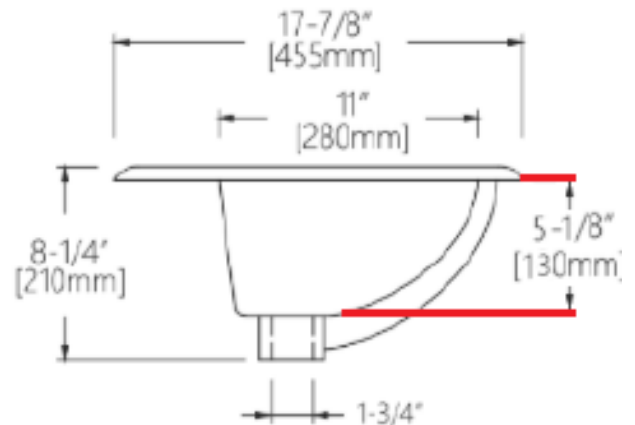

PRODUCT DIMENSIONS:

- Inside dimensions: 16 3/8" x 11"
- Outside dimensions: 20 1/2" x 17 7/8"
- Bowl depth: 5 1/8"
- Overall depth: 8 1/4"

CODES / STANDARDS:

ASME A112.19.2/CSA B45.1

ADA Compliant

TECHNICAL DIMENSIONS: