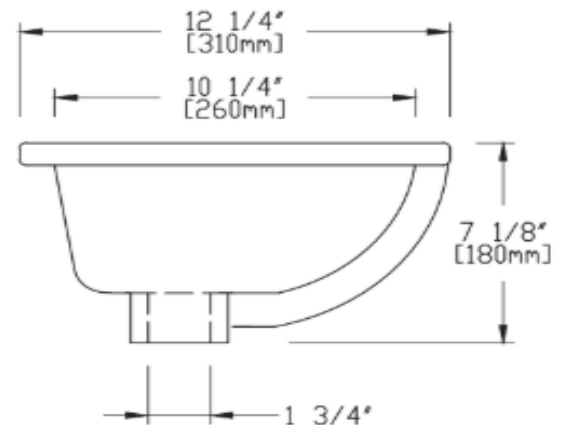

### PRODUCT DIMENSIONS:

- Inside dimensions: 13 1/8" x 10 1/4"
- Outside dimensions: 15 1/8" x 12 1/4"
- Bowl depth: 7 1/8"

### TECHNICAL DIMENSIONS: