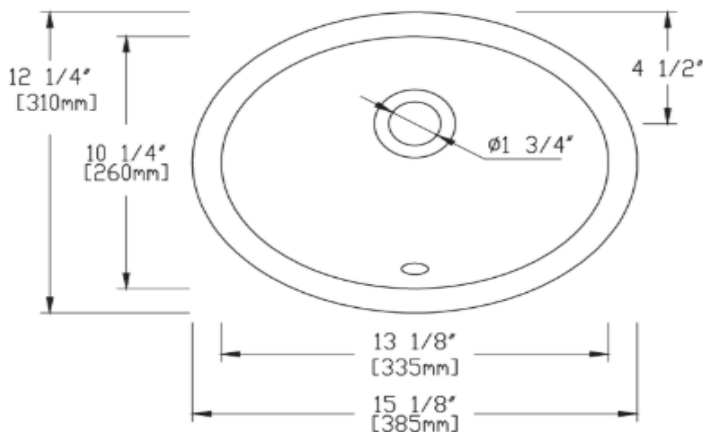

### PRODUCT DIMENSIONS:

- Inside dimensions: 13 1/8" x 10 1/4"
- Outside dimensions: 15 1/8" x 12 1/4"
- Bowl depth: 7 1/8"

### TECHNICAL DIMENSIONS: