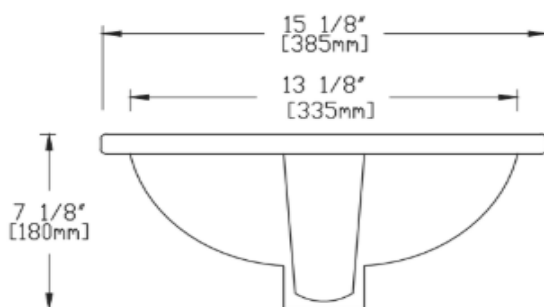

### PRODUCT DIMENSIONS:

- Inside dimensions: 13 1/8" x 10 1/4"
- Outside dimensions: 15 1/8" x 12 1/4"
- Bowl depth: 7 1/8"

### TECHNICAL DIMENSIONS: