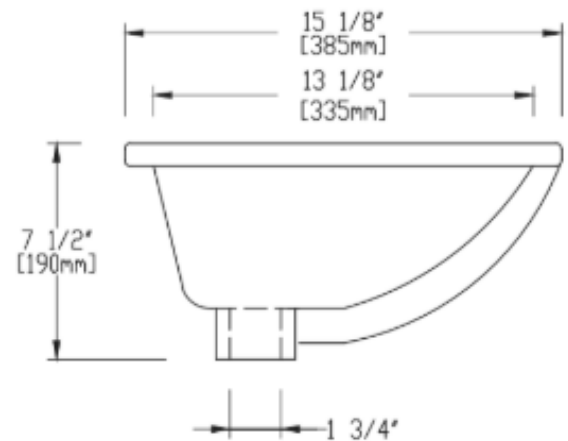

PRODUCT DIMENSIONS:

- Inside dimensions: 16 3/8" x 13 1/8"
- Outside dimensions: 18 1/2" x 15 1/8"
- Bowl depth: 7 1/2"

CODES / STANDARDS:

ASME A112.19.2/CSA B45.1

TECHNICAL DIMENSIONS:

ALLORA USA NOTES / DISCLAIMER: