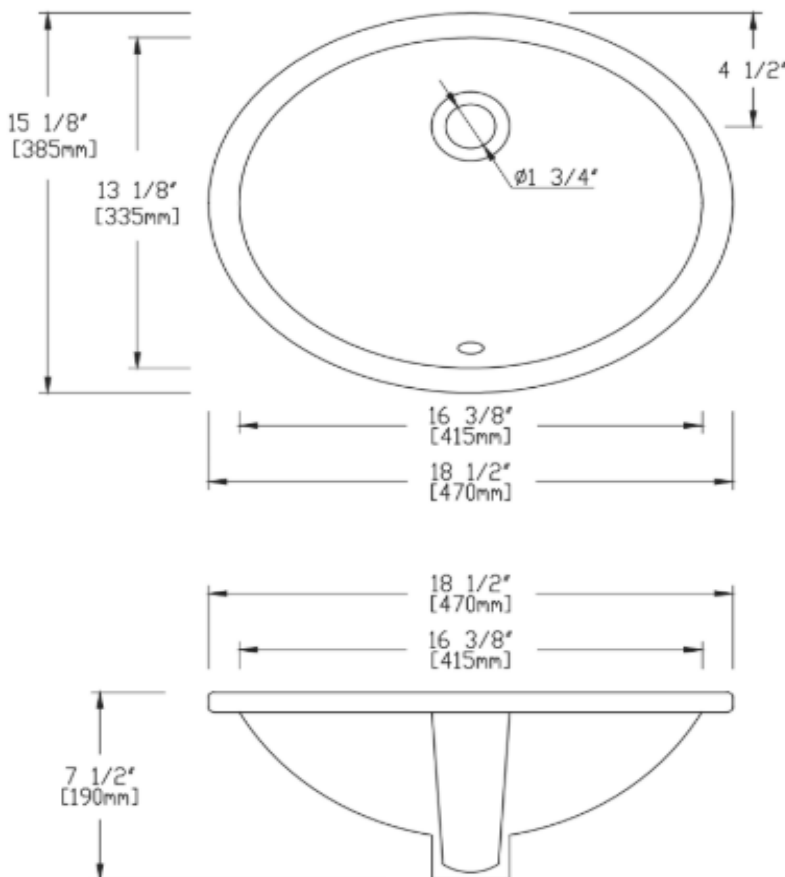

PRODUCT DIMENSIONS:

- Inside dimensions: 16 3/8" x 13 1/8"
- Outside dimensions: 18 1/2" x 15 1/8"
- Bowl depth: 7 1/2"

CODES / STANDARDS:

ASME A112.19.2/CSA B45.1

TECHNICAL DIMENSIONS:

ALLORA USA NOTES / DISCLAIMER: