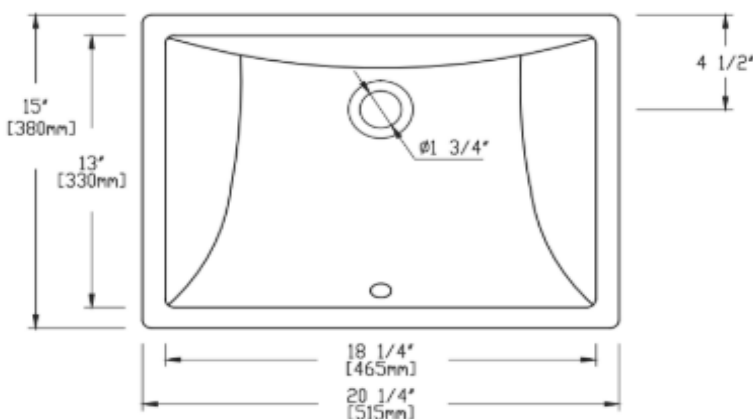

### PRODUCT DIMENSIONS:

- Inside dimensions: 18 1/4" x 13"
- Outside dimensions: 20 1/4" x 15"
- Bowl depth: 7 5/8"

### TECHNICAL DIMENSIONS: