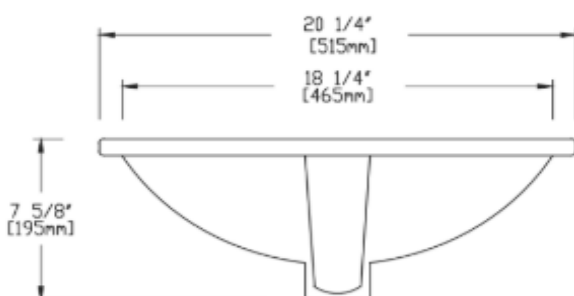

### PRODUCT DIMENSIONS:

- Inside dimensions: 18 1/4" x 13"
- Outside dimensions: 20 1/4" x 15"
- Bowl depth: 7 5/8"

### TECHNICAL DIMENSIONS: