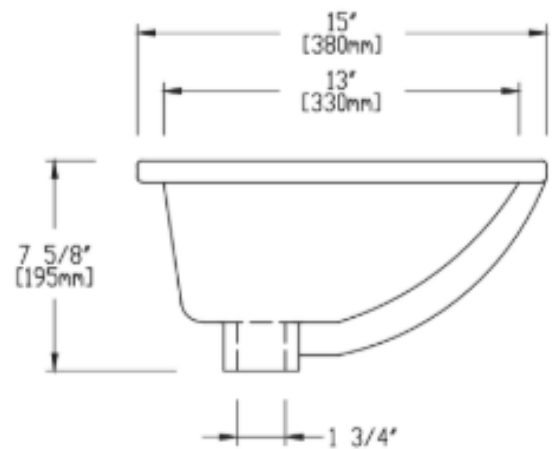

### PRODUCT DIMENSIONS:

- Inside dimensions: 18 1/4" x 13"
- Outside dimensions: 20 1/4" x 15"
- Bowl depth: 7 5/8"

### TECHNICAL DIMENSIONS: