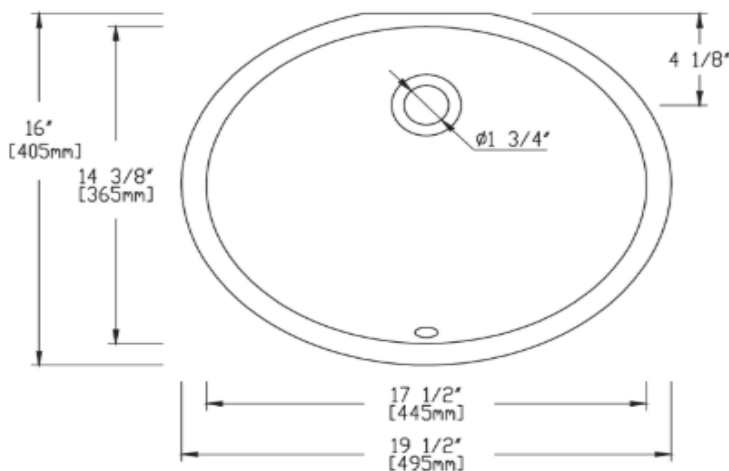

PRODUCT DIMENSIONS:

- Inside dimensions: 17 1/2" x 14 3/8"
- Outside dimensions: 19 1/2" x 16"
- Bowl depth: 8 1/4"

CODES / STANDARDS:

ASME A112.19.2/CSA B45.1

TECHNICAL DIMENSIONS:

ALLORA USA NOTES / DISCLAIMER: