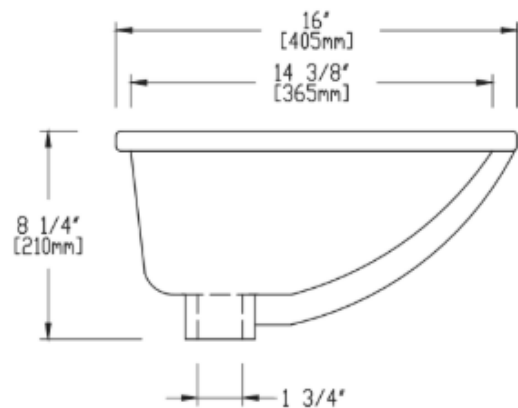

PRODUCT DIMENSIONS:

- Inside dimensions: 17 1/2" x 14 3/8"
- Outside dimensions: 19 1/2" x 16"
- Bowl depth: 8 1/4"

CODES / STANDARDS:

ASME A112.19.2/CSA B45.1

TECHNICAL DIMENSIONS:

ALLORA USA NOTES / DISCLAIMER: