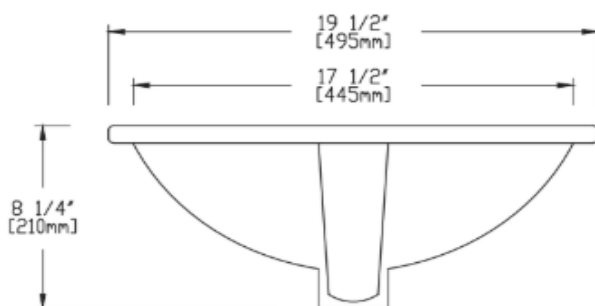

PRODUCT DIMENSIONS:

- Inside dimensions: 17 1/2" x 14 3/8"
- Outside dimensions: 19 1/2" x 16"
- Bowl depth: 8 1/4"

CODES / STANDARDS:

ASME A112.19.2/CSA B45.1

TECHNICAL DIMENSIONS:

ALLORA USA NOTES / DISCLAIMER: