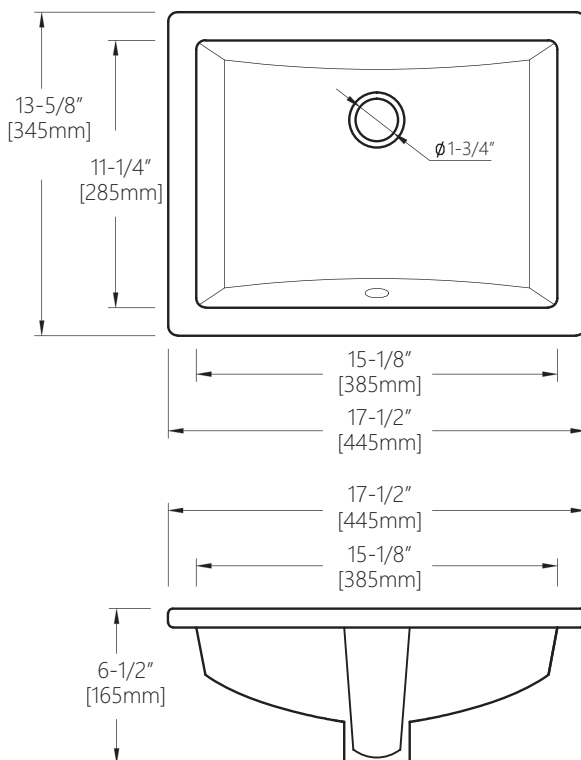

Spec and Installation Notes

**Marble
Installation**

**Wood
Installation**