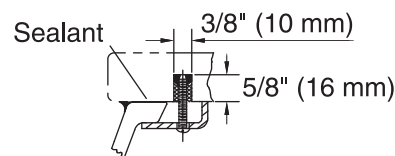

Spec and Installation Notes

**Marble
Installation**