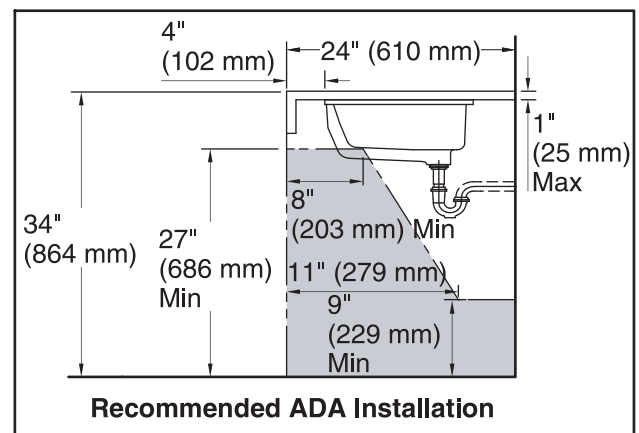

### Product measurements

- Inside dimension: 15-1/8" x 11-1/4"
- Overall dimension: 17-1/2" x 13-5/8"
- Bowl depth: 6-1/2"

### Codes/Standards

File No. 8864  
ASME A112.19.2/CSA B45.1

Undermount  
Lavatory

ADA  
Compatible

Includes  
Overflow

### Spec and Installation Notes

**Marble  
Installation**

**Wood  
Installation**