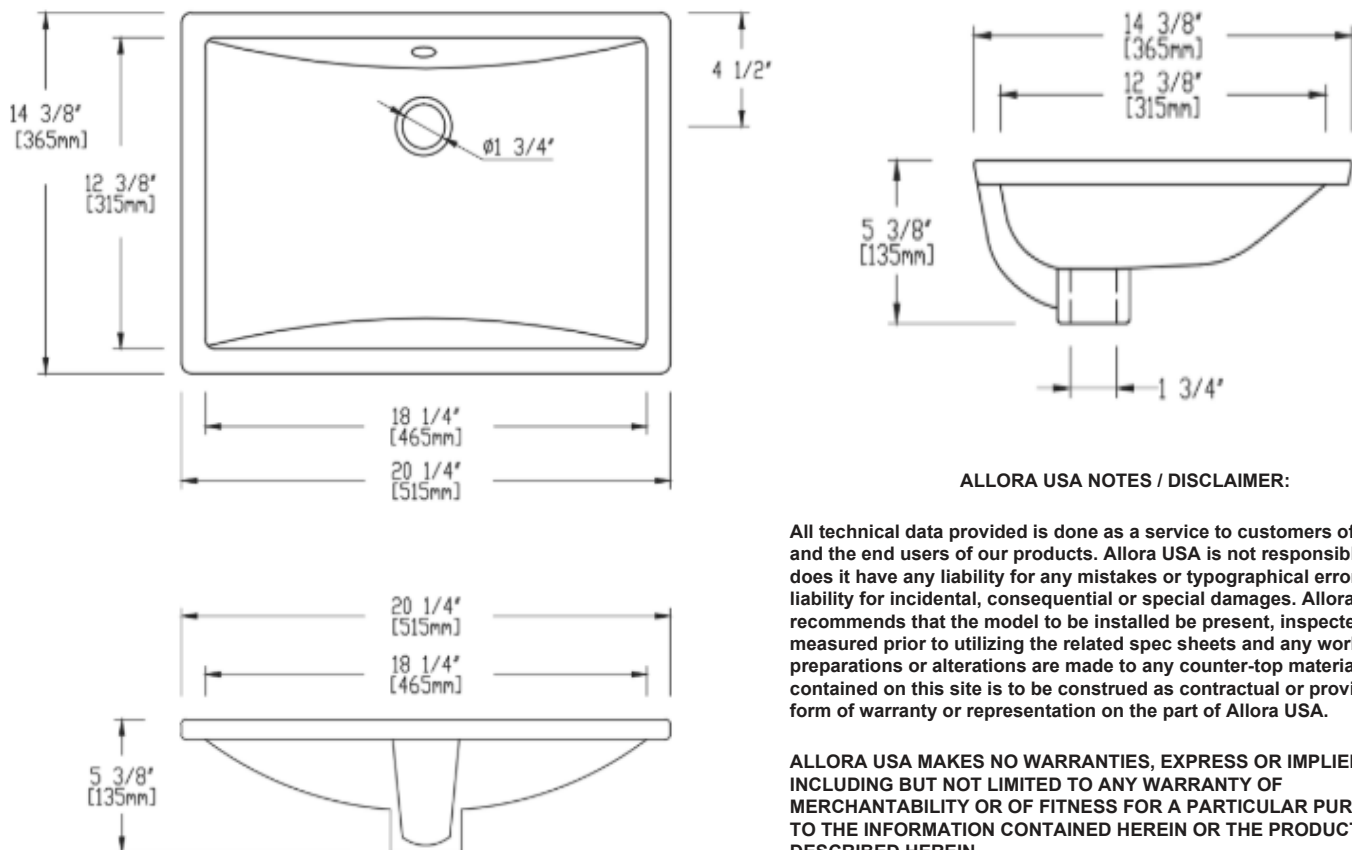

**MODEL: ADA-1218**

**FEATURES:**

- ADA Compliant depth
- Classic rectangle under-mount sink
- Unglazed underside
- Rear overflow drain
- Scratch- resistant glaze, non-porous surface
- Available colors:
  - White (ADA-1218)

**PRODUCT DIMENSIONS:**

- Inside dimensions: 18 1/4" x 12 3/8"
- Outside dimensions: 20 1/4" x 14 3/8"
- Bowl depth: 5 3/8"

**CODES / STANDARDS:**

**TECHNICAL DIMENSIONS:**

**ALLORA USA NOTES / DISCLAIMER:**