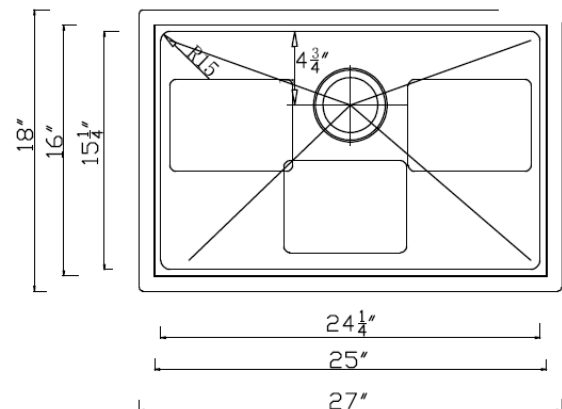

ADDRESS: 22713 COMMERCE CENTER COURT STE 140 DULLES, VA 20166
PHONE: 571-291-3484
WEBSITE: WWW.ALLORAUSA.COM