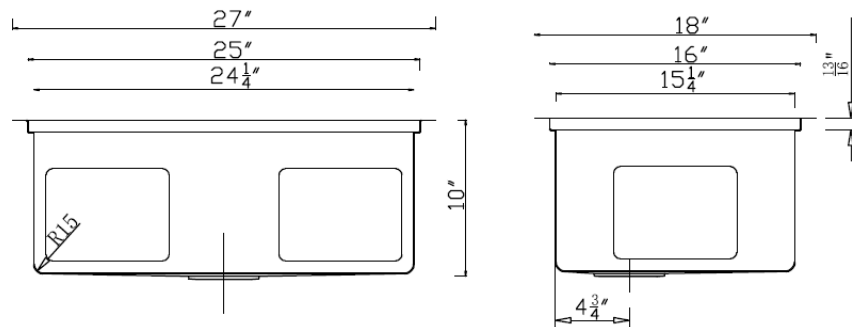

Codes / Standards

- cUPC 9ASME A112.19.3/CSA B45.4

Allora USA Limited Lifetime Warranty

See website for details www.allorausa.com

ALLORA USA NOTES / DISCLAIMER:

All technical data provided is done as a service to customers of Allora USA and the end users of our products. Allora USA is not responsible for, nor does it have any liability for any mistakes or typographical errors including liability for incidental, consequential or special damages. Allora USA recommends that the model to be installed be present, inspected and measured prior to utilizing the related spec sheets and any work, preparations or alterations are made to any counter-top material. Nothing contained on this site is to be construed as contractual or providing any form of warranty or representation on the part of Allora USA. ALLORA USA MAKES NO WARRANTIES, EXPRESS OR IMPLIED, INCLUDING BUT NOT LIMITED TO ANY WARRANTY OF MERCHANTABILITY OR OF FITNESS FOR A PARTICULAR PURPOSE, AS TO THE INFORMATION CONTAINED HEREIN OR THE PRODUCTS DESCRIBED HEREIN.