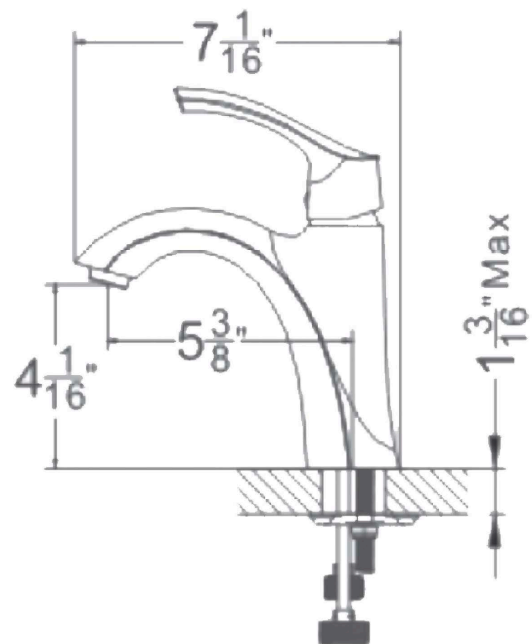

Codes / Standards

- cUPC (UPC&CSA), NSF 61, NSF 372, AB1953, EPA, MASS, FTC, DOE, CEC, and ADA

Allora USA Limited Lifetime Warranty

See website for details www.allorausa.com

ALLORA USA NOTES / DISCLAIMER:

All technical data provided is done as a service to customers of Allora USA and the end users of our products. Allora USA is not responsible for, nor does it have any liability for any mistakes or typographical errors including liability for incidental, consequential or special damages. Allora USA recommends that the model to be installed be present, inspected and measured prior to utilizing the related spec sheets and any work, preparations or alterations are made to any counter-top material. Nothing contained on this site is to be construed as contractual or providing any form of warranty or representation on the part of Allora USA. ALLORA USA MAKES NO WARRANTIES, EXPRESS OR IMPLIED, INCLUDING BUT NOT LIMITED TO ANY WARRANTY OF MERCHANTABILITY OR OF FITNESS FOR A PARTICULAR PURPOSE, AS TO THE INFORMATION CONTAINED HEREIN OR THE PRODUCTS DESCRIBED HEREIN.

ADDRESS: 22713 COMMERCE CENTER COURT STE 140 DULLES, VA 20166
PHONE: 571-291-3484
WEBSITE: WWW.ALLORAUSA.COM