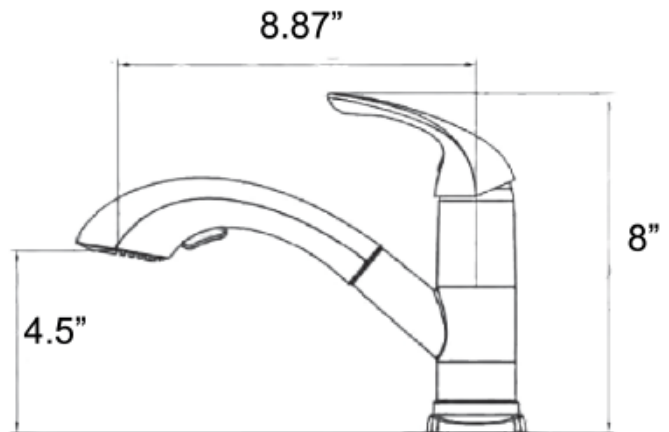

Codes / Standards

- cUPC (UPC&CSA), NSF 61, NSF 372, AB1953, EPA, MASS, FTC, DOE, CEC, and ADA

Allora USA Limited Lifetime Warranty

See website for details www.allorausa.com

ALLORA USA NOTES / DISCLAIMER:

All technical data provided is done as a service to customers of Allora USA and the end users of our products. Allora USA is not responsible for, nor does it have any liability for any mistakes or typographical errors including liability for incidental, consequential or special damages. Allora USA recommends that the model to be installed be present, inspected and measured prior to utilizing the related spec sheets and any work, preparations or alterations are made to any counter-top material. Nothing contained on this site is to be construed as contractual or providing any form of warranty or representation on the part of Allora USA. ALLORA USA MAKES NO WARRANTIES, EXPRESS OR IMPLIED, INCLUDING BUT NOT LIMITED TO ANY WARRANTY OF MERCHANTABILITY OR OF FITNESS FOR A PARTICULAR PURPOSE, AS TO THE INFORMATION CONTAINED HEREIN OR THE PRODUCTS DESCRIBED HEREIN.

ADDRESS: 22713 COMMERCE CENTER COURT STE 140 DULLES, VA 20166
PHONE: 571-291-3484
WEBSITE: WWW.ALLORAUSA.COM