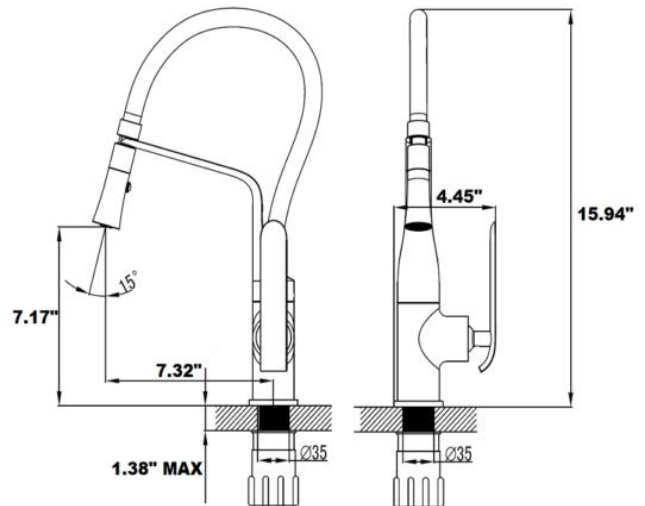

Codes / Standards

- cUPC (UPC&CSA), NSF 61, NSF 372, AB1953, EPA, MASS, FTC, DOE, CEC, and ADA

Allora USA Limited Lifetime Warranty

See website for details www.alloraua.com

ALLORA USA NOTES / DISCLAIMER:

All technical data provided is done as a service to customers of Allora USA and the end users of our products. Allora USA is not responsible for, nor does it have any liability for any mistakes or typographical errors including liability for incidental, consequential or special damages. Allora USA recommends that the model to be installed be present, inspected and measured prior to utilizing the related spec sheets and any work, preparations or alterations are made to any counter-top material. Nothing contained on this site is to be construed as contractual or providing any form of warranty or representation on the part of Allora USA. ALLORA USA MAKES NO WARRANTIES, EXPRESS OR IMPLIED, INCLUDING BUT NOT LIMITED TO ANY WARRANTY OF MERCHANTABILITY OR OF FITNESS FOR A PARTICULAR PURPOSE, AS TO THE INFORMATION CONTAINED HEREIN OR THE PRODUCTS DESCRIBED HEREIN.

ADDRESS: 22713 COMMERCE CENTER COURT STE 140 DULLES, VA 20166
PHONE: 571-291-3484
WEBSITE: WWW.ALLORAUSA.COM