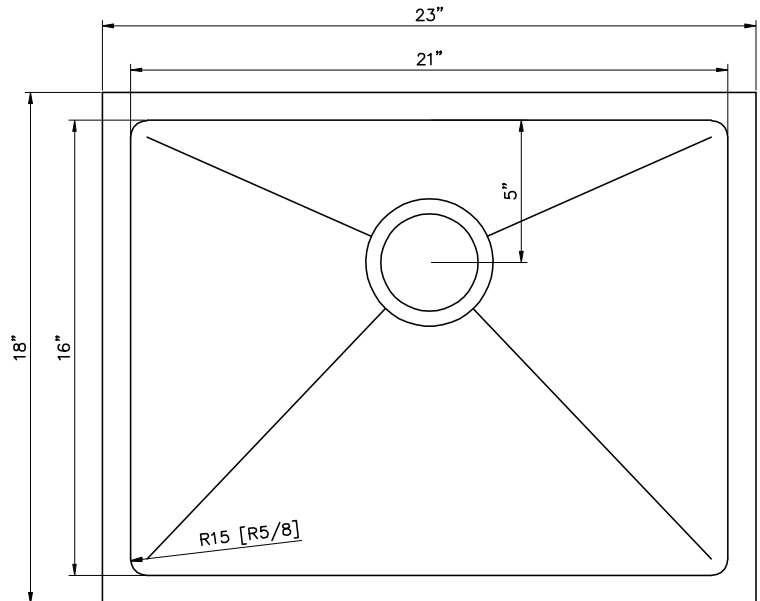

ALLORA USA NOTES / DISCLAIMER:

All technical data provided is done as a service to customers of Allora USA and the end users of our products. Allora USA is not responsible for, nor does it have any liability for any mistakes or typographical errors including liability for incidental, consequential or special damages. Allora USA recommends that the model to be installed be present, inspected and measured prior to utilizing the related spec sheets and any work, preparations or alterations are made to any counter-top material. Nothing contained on this site is to be construed as contractual or providing any form of warranty or representation on the part of Allora USA. ALLORA USA MAKES NO WARRANTIES, EXPRESS OR IMPLIED, INCLUDING BUT NOT LIMITED TO ANY WARRANTY OF MERCHANTABILITY OR OF FITNESS FOR A PARTICULAR PURPOSE, AS TO THE INFORMATION CONTAINED HEREIN OR THE PRODUCTS DESCRIBED HEREIN.