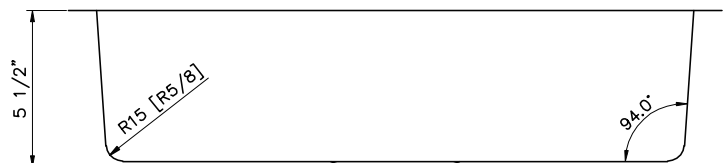

ALLORA USA NOTES / DISCLAIMER:

All technical data provided is done as a service to customers of Allora USA and the end users of our products. Allora USA is not responsible for, nor does it have any liability for any mistakes or typographical errors including liability for incidental, consequential or special damages. Allora USA recommends that the model to be installed be present, inspected and measured prior to utilizing the related spec sheets and any work, preparations or alterations are made to any counter-top material. Nothing contained on this site is to be construed as contractual or providing any form of warranty or representation on the part of Allora USA. ALLORA USA MAKES NO WARRANTIES, EXPRESS OR IMPLIED, INCLUDING BUT NOT LIMITED TO ANY WARRANTY OF MERCHANTABILITY OR OF FITNESS FOR A PARTICULAR PURPOSE, AS TO THE INFORMATION CONTAINED HEREIN OR THE PRODUCTS DESCRIBED HEREIN.