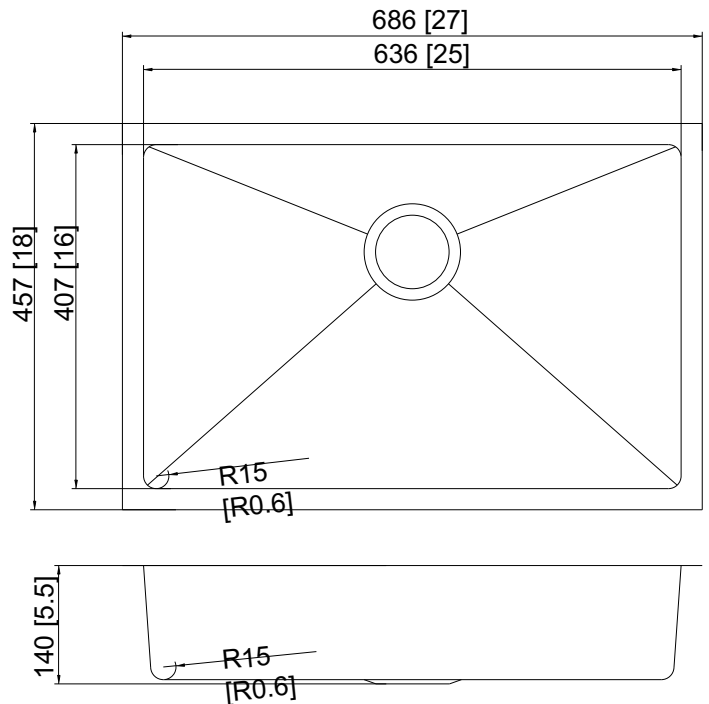

ALLORA USA NOTES / DISCLAIMER:

All technical data provided is done as a service to customers of Allora USA and the end users of our products. Allora USA is not responsible for, nor does it have any liability for any mistakes or typographical errors including liability for incidental, consequential or special damages. Allora USA recommends that the model to be installed be present, inspected and measured prior to utilizing the related spec sheets and any work, preparations or alterations are made to any counter-top material. Nothing contained on this site is to be construed as contractual or providing any form of warranty or representation on the part of Allora USA. ALLORA USA MAKES NO WARRANTIES, EXPRESS OR IMPLIED, INCLUDING BUT NOT LIMITED TO ANY WARRANTY OF MERCHANTABILITY OR OF FITNESS FOR A PARTICULAR PURPOSE, AS TO THE INFORMATION CONTAINED HEREIN OR THE PRODUCTS DESCRIBED HEREIN.