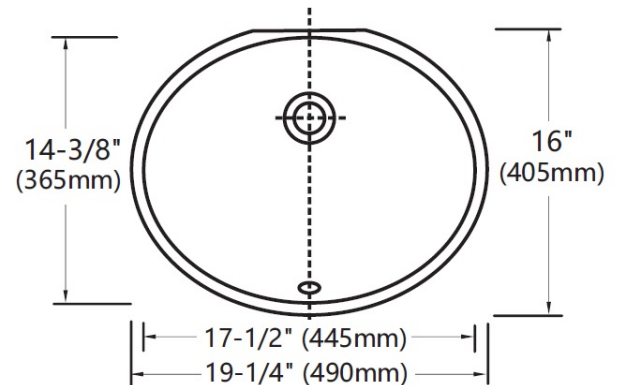

ADA-1417

SPECIFICATION SHEET

White Oval Porcelain
Undermount Sink

Sink Dimensions

- Inside dimensions: 17 1/2" x 14 3/8"
- Outside dimensions: 19 1/2" x 16"
- Bowl depth: 5 3/8"

Features

- Classic rectangular under-mount sink
- Unglazed underside
- Rear overflow drain
- Scratch-resistant glaze, non-porous surface
- Available color:
 - White

Codes / Standards

- cUPC 9ASME A112.19.3/CSA B45.4

Label is stuck on the overflow pipe

Allora USA Limited Lifetime Warranty

See website for details www.allorausa.com

ALLORA USA NOTES / DISCLAIMER:

All technical data provided is done as a service to customers of Allora USA and the end users of our products. Allora USA is not responsible for, nor does it have any liability for any mistakes or typographical errors including liability for incidental, consequential or special damages. Allora USA recommends that the model to be installed be present, inspected and measured prior to utilizing the related spec sheets and any work, preparations or alterations are made to any counter-top material. Nothing contained on this site is to be construed as contractual or providing any form of warranty or representation on the part of Allora USA. ALLORA USA MAKES NO WARRANTIES, EXPRESS OR IMPLIED, INCLUDING BUT NOT LIMITED TO ANY WARRANTY OF MERCHANTABILITY OR OF FITNESS FOR A PARTICULAR PURPOSE, AS TO THE INFORMATION CONTAINED HEREIN OR THE PRODUCTS DESCRIBED HEREIN.