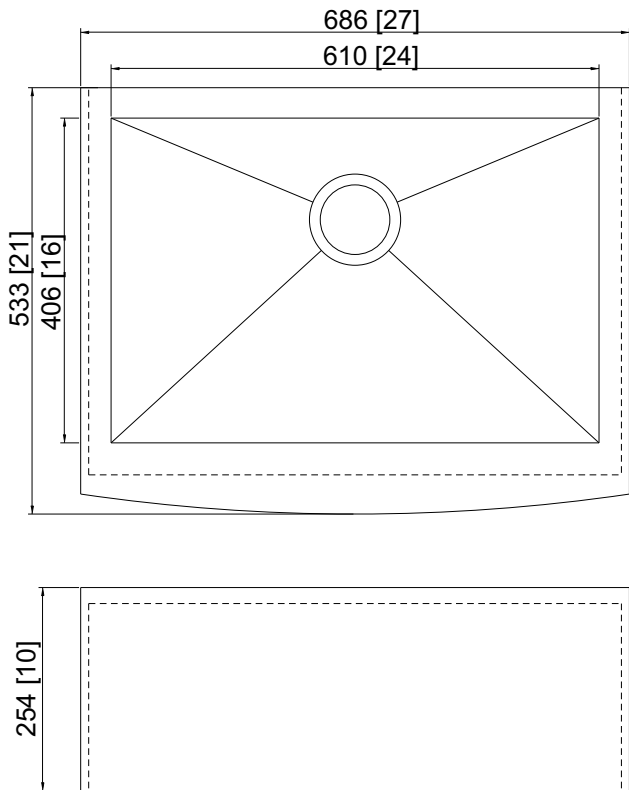

ALLORA USA NOTES / DISCLAIMER:

All technical data provided is done as a service to customers of Allora USA and the end users of our products. Allora USA is not responsible for, nor does it have any liability for any mistakes or typographical errors including liability for incidental, consequential or special damages. Allora USA recommends that the model to be installed be present, inspected and measured prior to utilizing the related spec sheets and any work, preparations or alterations are made to any counter-top material. Nothing contained on this site is to be construed as contractual or providing any form of warranty or representation on the part of Allora USA. ALLORA USA MAKES NO WARRANTIES, EXPRESS OR IMPLIED, INCLUDING BUT NOT LIMITED TO ANY WARRANTY OF MERCHANTABILITY OR OF FITNESS FOR A PARTICULAR PURPOSE, AS TO THE INFORMATION CONTAINED HEREIN OR THE PRODUCTS DESCRIBED HEREIN.