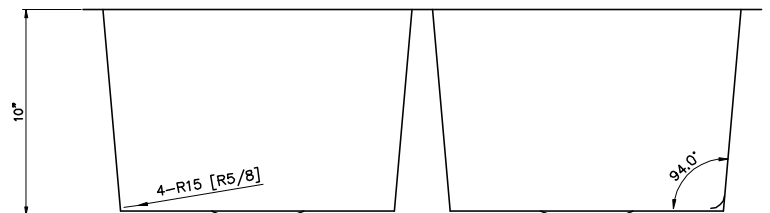

KH-3318-R15

Handmade Double
Bowl Kitchen Sink

Sink Dimensions

- Exterior Overall: 33" x 18"
- Bowl Interior: 15" x 16"

Features

- Depth: 10"
- 18 gauge / 304 stainless steel
- Drain location: Rear
- Drain opening: 3 1/2"
- Sound dampening pads
- Mounting hardware included
- Cut-out template included

Codes / Standards

- cUPC 9ASME A112.19.3/CSA B45.4

Allora USA Limited Lifetime Warranty

See website for details www.allorausa.com

ALLORA USA NOTES / DISCLAIMER:

All technical data provided is done as a service to customers of Allora USA and the end users of our products. Allora USA is not responsible for, nor does it have any liability for any mistakes or typographical errors including liability for incidental, consequential or special damages. Allora USA recommends that the model to be installed be present, inspected and measured prior to utilizing the related spec sheets and any work, preparations or alterations are made to any counter-top material. Nothing contained on this site is to be construed as contractual or providing any form of warranty or representation on the part of Allora USA. ALLORA USA MAKES NO WARRANTIES, EXPRESS OR IMPLIED, INCLUDING BUT NOT LIMITED TO ANY WARRANTY OF MERCHANTABILITY OR OF FITNESS FOR A PARTICULAR PURPOSE, AS TO THE INFORMATION CONTAINED HEREIN OR THE PRODUCTS DESCRIBED HEREIN.