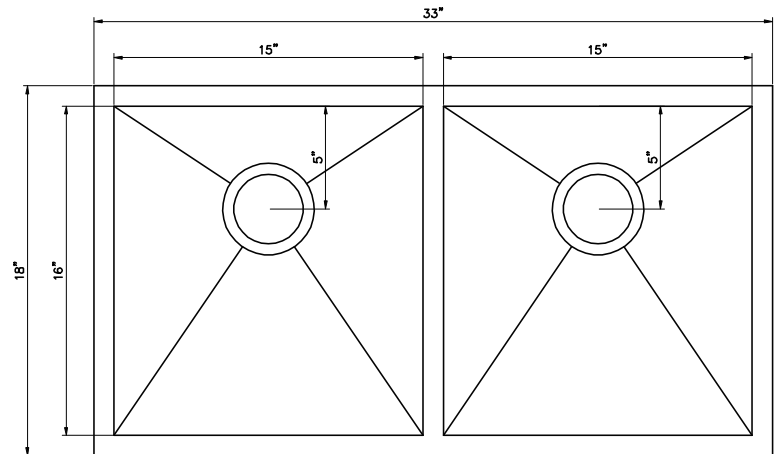

KH-3318-R15

Handmade Double
Bowl Kitchen Sink

Sink Dimensions

- Exterior Overall: 33" x 18"
- Bowl Interior: 15" x 16"

Features

- Depth: 10"
- 18 gauge / 304 stainless steel
- Drain location: Rear
- Drain opening: 3 1/2"
- Sound dampening pads
- Mounting hardware included
- Cut-out template included

Codes / Standards

- cUPC 9ASME A112.19.3/CSA B45.4

Allora USA Limited Lifetime Warranty

See website for details www.allorausa.com

ALLORA USA NOTES / DISCLAIMER:

All technical data provided is done as a service to customers of Allora USA and the end users of our products. Allora USA is not responsible for, nor does it have any liability for any mistakes or typographical errors including liability for incidental, consequential or special damages. Allora USA recommends that the model to be installed be present, inspected and measured prior to utilizing the related spec sheets and any work, preparations or alterations are made to any counter-top material. Nothing contained on this site is to be construed as contractual or providing any form of warranty or representation on the part of Allora USA. ALLORA USA MAKES NO WARRANTIES, EXPRESS OR IMPLIED, INCLUDING BUT NOT LIMITED TO ANY WARRANTY OF MERCHANTABILITY OR OF FITNESS FOR A PARTICULAR PURPOSE, AS TO THE INFORMATION CONTAINED HEREIN OR THE PRODUCTS DESCRIBED HEREIN.