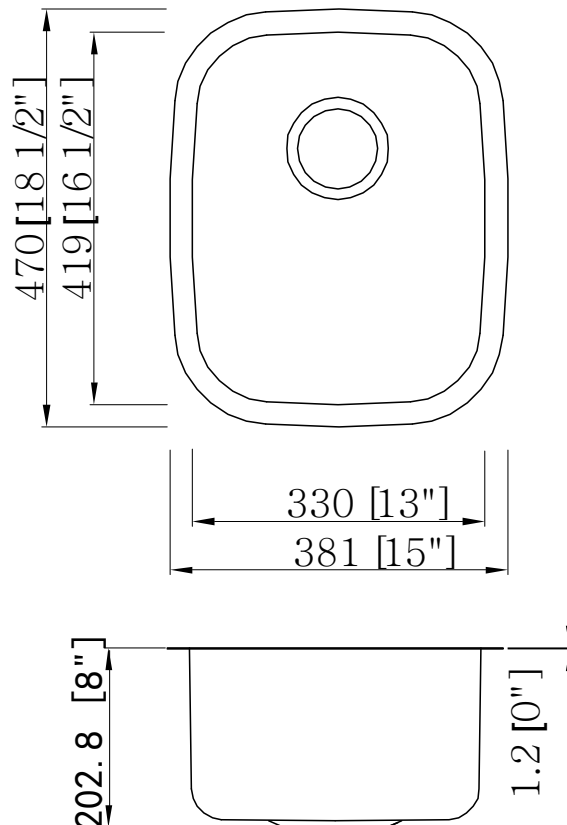

Codes / Standards

- cUPC 9ASME A112.19.3/CSA B45.4

Allora USA Limited Lifetime Warranty

See website for details www.allorausa.com

ALLORA USA NOTES / DISCLAIMER:

All technical data provided is done as a service to customers of Allora USA and the end users of our products. Allora USA is not responsible for, nor does it have any liability for any mistakes or typographical errors including liability for incidental, consequential or special damages. Allora USA recommends that the model to be installed be present, inspected and measured prior to utilizing the related spec sheets and any work, preparations or alterations are made to any counter-top material. Nothing contained on this site is to be construed as contractual or providing any form of warranty or representation on the part of Allora USA. ALLORA USA MAKES NO WARRANTIES, EXPRESS OR IMPLIED, INCLUDING BUT NOT LIMITED TO ANY WARRANTY OF MERCHANTABILITY OR OF FITNESS FOR A PARTICULAR PURPOSE, AS TO THE INFORMATION CONTAINED HEREIN OR THE PRODUCTS DESCRIBED HEREIN.

ADDRESS: 22713 COMMERCE CENTER COURT STE 140 DULLES, VA 20166
PHONE: 571-291-3484
WEBSITE: WWW.ALLORAUSA.COM