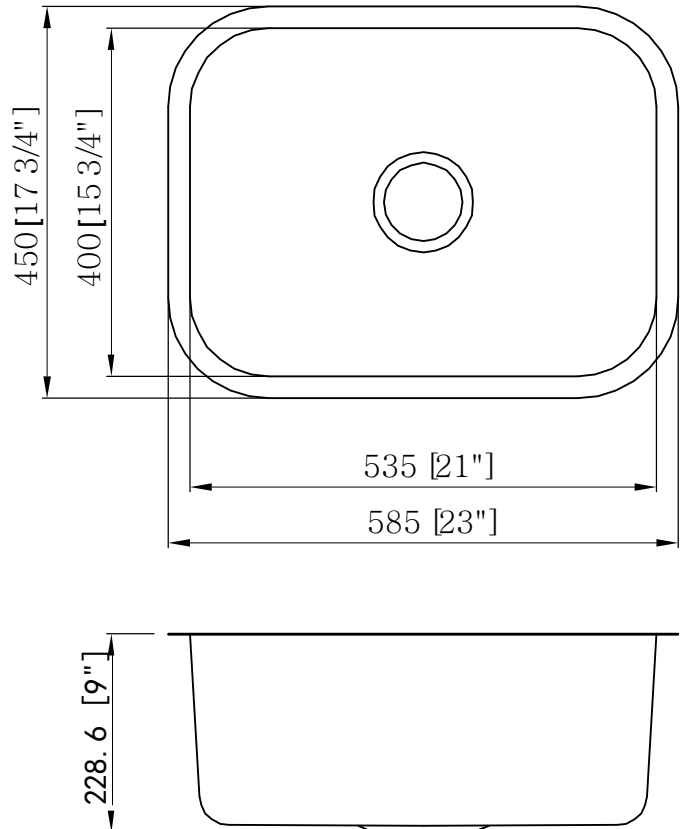

Codes / Standards

- cUPC 9ASME A112.19.3/CSA B45.4

Allora USA Limited Lifetime Warranty

See website for details www.allorausa.com

ALLORA USA NOTES / DISCLAIMER:

All technical data provided is done as a service to customers of Allora USA and the end users of our products. Allora USA is not responsible for, nor does it have any liability for any mistakes or typographical errors including liability for incidental, consequential or special damages. Allora USA recommends that the model to be installed be present, inspected and measured prior to utilizing the related spec sheets and any work, preparations or alterations are made to any counter-top material. Nothing contained on this site is to be construed as contractual or providing any form of warranty or representation on the part of Allora USA. ALLORA USA MAKES NO WARRANTIES, EXPRESS OR IMPLIED, INCLUDING BUT NOT LIMITED TO ANY WARRANTY OF MERCHANTABILITY OR OF FITNESS FOR A PARTICULAR PURPOSE, AS TO THE INFORMATION CONTAINED HEREIN OR THE PRODUCTS DESCRIBED HEREIN.

ADDRESS: 22713 COMMERCE CENTER COURT STE 140 DULLES, VA 20166
PHONE: 571-291-3484
WEBSITE: WWW.ALLORAUSA.COM