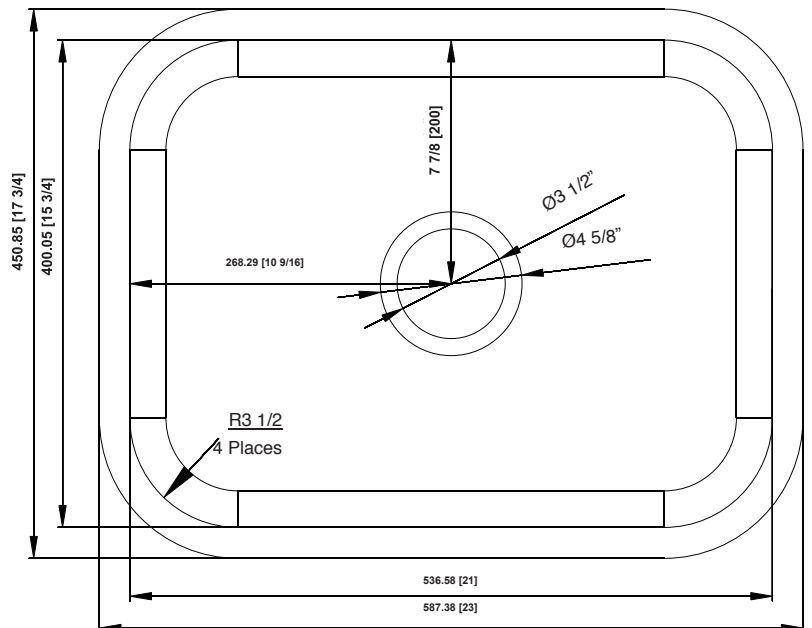

ALLORA USA NOTES / DISCLAIMER:

All technical data provided is done as a service to customers of Allora USA and the end users of our products. Allora USA is not responsible for, nor does it have any liability for any mistakes or typographical errors including liability for incidental, consequential or special damages. Allora USA recommends that the model to be installed be present, inspected and measured prior to utilizing the related spec sheets and any work, preparations or alterations are made to any counter-top material. Nothing contained on this site is to be construed as contractual or providing any form of warranty or representation on the part of Allora USA. ALLORA USA MAKES NO WARRANTIES, EXPRESS OR IMPLIED, INCLUDING BUT NOT LIMITED TO ANY WARRANTY OF MERCHANTABILITY OR OF FITNESS FOR A PARTICULAR PURPOSE, AS TO THE INFORMATION CONTAINED HEREIN OR THE PRODUCTS DESCRIBED HEREIN.