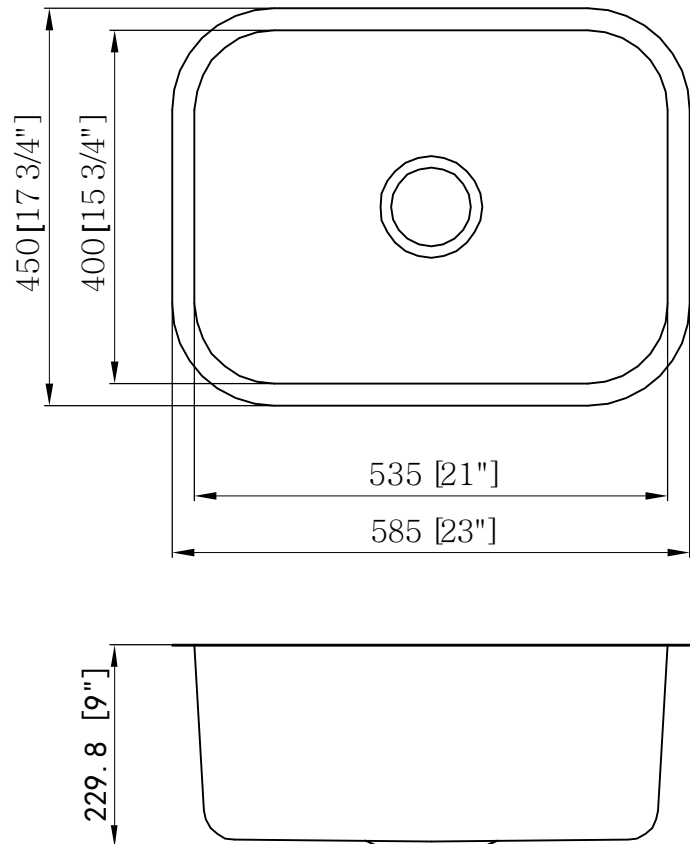

Codes / Standards

- cUPC 9ASME A112.19.3/CSA B45.4

Allora USA Limited Lifetime Warranty

See website for details www.allorausa.com

ALLORA USA NOTES / DISCLAIMER:

All technical data provided is done as a service to customers of Allora USA and the end users of our products. Allora USA is not responsible for, nor does it have any liability for any mistakes or typographical errors including liability for incidental, consequential or special damages. Allora USA recommends that the model to be installed be present, inspected and measured prior to utilizing the related spec sheets and any work, preparations or alterations are made to any counter-top material. Nothing contained on this site is to be construed as contractual or providing any form of warranty or representation on the part of Allora USA. ALLORA USA MAKES NO WARRANTIES, EXPRESS OR IMPLIED, INCLUDING BUT NOT LIMITED TO ANY WARRANTY OF MERCHANTABILITY OR OF FITNESS FOR A PARTICULAR PURPOSE, AS TO THE INFORMATION CONTAINED HEREIN OR THE PRODUCTS DESCRIBED HEREIN.

ADDRESS: 22713 COMMERCE CENTER COURT STE 140 DULLES, VA 20166
PHONE: 571-291-3484
WEBSITE: WWW.ALLORAUSA.COM