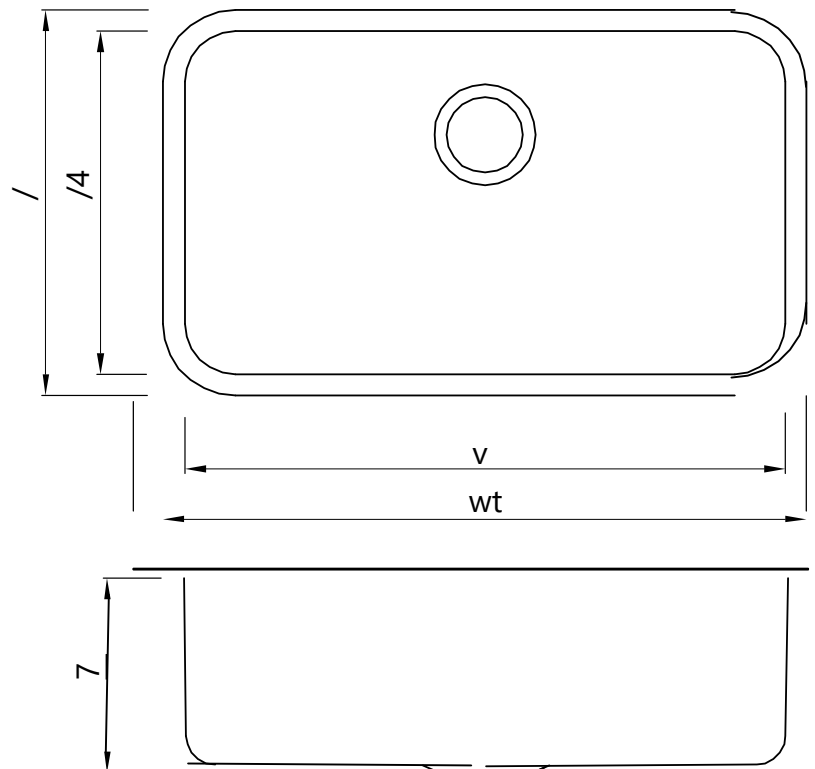

ALLORA USA NOTES / DISCLAIMER:

All technical data provided is done as a service to customers of Allora USA and the end users of our products. Allora USA is not responsible for, nor does it have any liability for any mistakes or typographical errors including liability for incidental, consequential or special damages. Allora USA recommends that the model to be installed be present, inspected and measured prior to utilizing the related spec sheets and any work, preparations or alterations are made to any counter-top material. Nothing contained on this site is to be construed as contractual or providing any form of warranty or representation on the part of Allora USA. ALLORA USA MAKES NO WARRANTIES, EXPRESS OR IMPLIED, INCLUDING BUT NOT LIMITED TO ANY WARRANTY OF MERCHANTABILITY OR OF FITNESS FOR A PARTICULAR PURPOSE, AS TO THE INFORMATION CONTAINED HEREIN OR THE PRODUCTS DESCRIBED HEREIN.