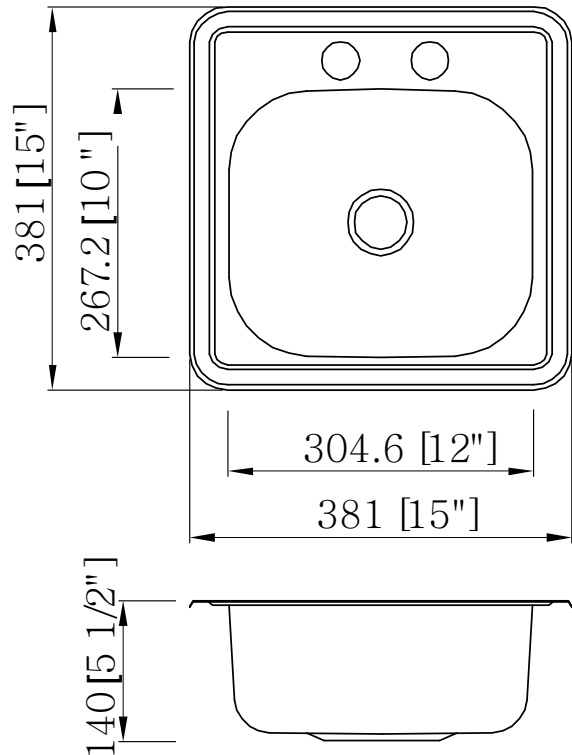

Codes / Standards

- cUPC 9ASME A112.19.3/CSA B45.4

Allora USA Limited Lifetime Warranty

See website for details www.allorausa.com

ALLORA USA NOTES / DISCLAIMER:

All technical data provided is done as a service to customers of Allora USA and the end users of our products. Allora USA is not responsible for, nor does it have any liability for any mistakes or typographical errors including liability for incidental, consequential or special damages. Allora USA recommends that the model to be installed be present, inspected and measured prior to utilizing the related spec sheets and any work, preparations or alterations are made to any counter-top material. Nothing contained on this site is to be construed as contractual or providing any form of warranty or representation on the part of Allora USA. ALLORA USA MAKES NO WARRANTIES, EXPRESS OR IMPLIED, INCLUDING BUT NOT LIMITED TO ANY WARRANTY OF MERCHANTABILITY OR OF FITNESS FOR A PARTICULAR PURPOSE, AS TO THE INFORMATION CONTAINED HEREIN OR THE PRODUCTS DESCRIBED HEREIN.

ADDRESS: 22713 COMMERCE CENTER COURT STE 140 DULLES, VA 20166
PHONE: 571-291-3484
WEBSITE: WWW.ALLORAUSA.COM