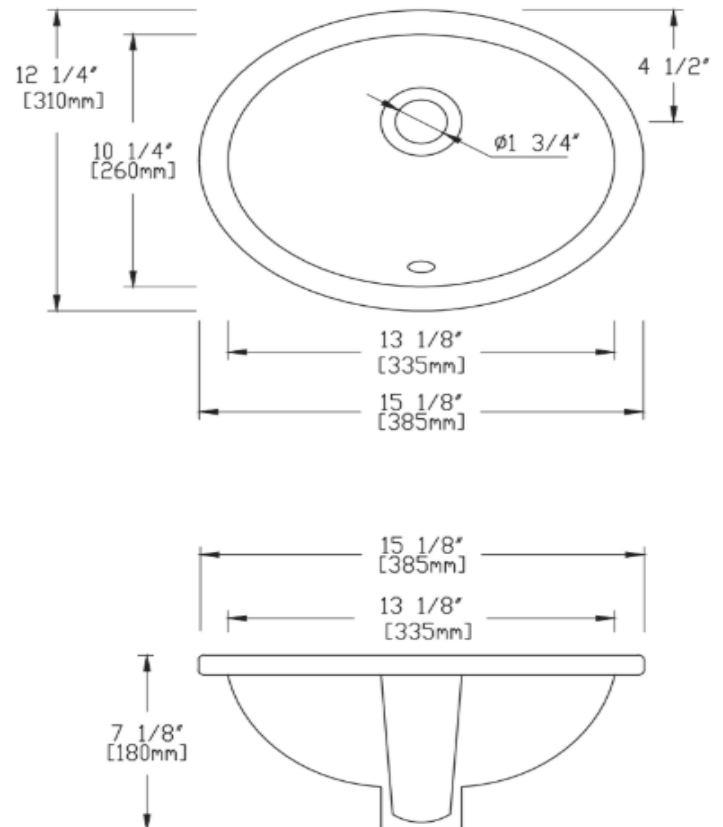

Codes / Standards

- cUPC 9ASME A112.19.3/CSA B45.4

Allora USA Limited Lifetime Warranty

See website for details www.allorausa.com

ALLORA USA NOTES / DISCLAIMER:

All technical data provided is done as a service to customers of Allora USA and the end users of our products. Allora USA is not responsible for, nor does it have any liability for any mistakes or typographical errors including liability for incidental, consequential or special damages. Allora USA recommends that the model to be installed be present, inspected and measured prior to utilizing the related spec sheets and any work, preparations or alterations are made to any counter-top material. Nothing contained on this site is to be construed as contractual or providing any form of warranty or representation on the part of Allora USA. ALLORA USA MAKES NO WARRANTIES, EXPRESS OR IMPLIED, INCLUDING BUT NOT LIMITED TO ANY WARRANTY OF MERCHANTABILITY OR OF FITNESS FOR A PARTICULAR PURPOSE, AS TO THE INFORMATION CONTAINED HEREIN OR THE PRODUCTS DESCRIBED HEREIN.

ADDRESS: 22713 COMMERCE CENTER COURT STE 140 DULLES, VA 20166
PHONE: 571-291-3484
WEBSITE: WWW.ALLORAUSA.COM