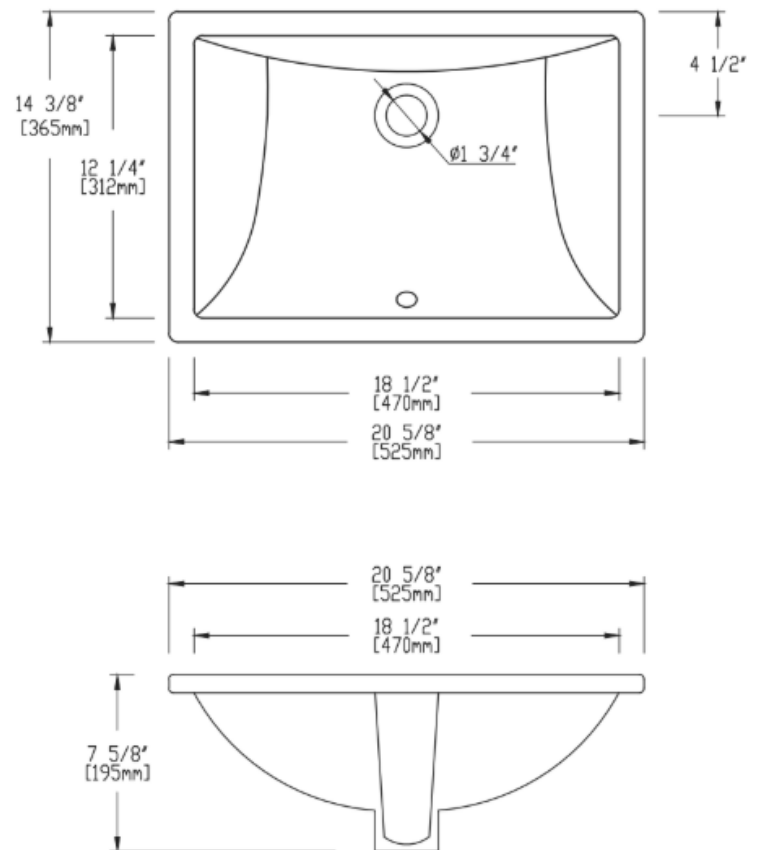

Codes / Standards

- cUPC 9ASME A112.19.3/CSA B45.4

Allora USA Limited Lifetime Warranty

See website for details www.allorausa.com

ALLORA USA NOTES / DISCLAIMER:

All technical data provided is done as a service to customers of Allora USA and the end users of our products. Allora USA is not responsible for, nor does it have any liability for any mistakes or typographical errors including liability for incidental, consequential or special damages. Allora USA recommends that the model to be installed be present, inspected and measured prior to utilizing the related spec sheets and any work, preparations or alterations are made to any counter-top material. Nothing contained on this site is to be construed as contractual or providing any form of warranty or representation on the part of Allora USA. ALLORA USA MAKES NO WARRANTIES, EXPRESS OR IMPLIED, INCLUDING BUT NOT LIMITED TO ANY WARRANTY OF MERCHANTABILITY OR OF FITNESS FOR A PARTICULAR PURPOSE, AS TO THE INFORMATION CONTAINED HEREIN OR THE PRODUCTS DESCRIBED HEREIN.

ADDRESS: 22713 COMMERCE CENTER COURT STE 140 DULLES, VA 20166
PHONE: 571-291-3484
WEBSITE: WWW.ALLORAUSA.COM