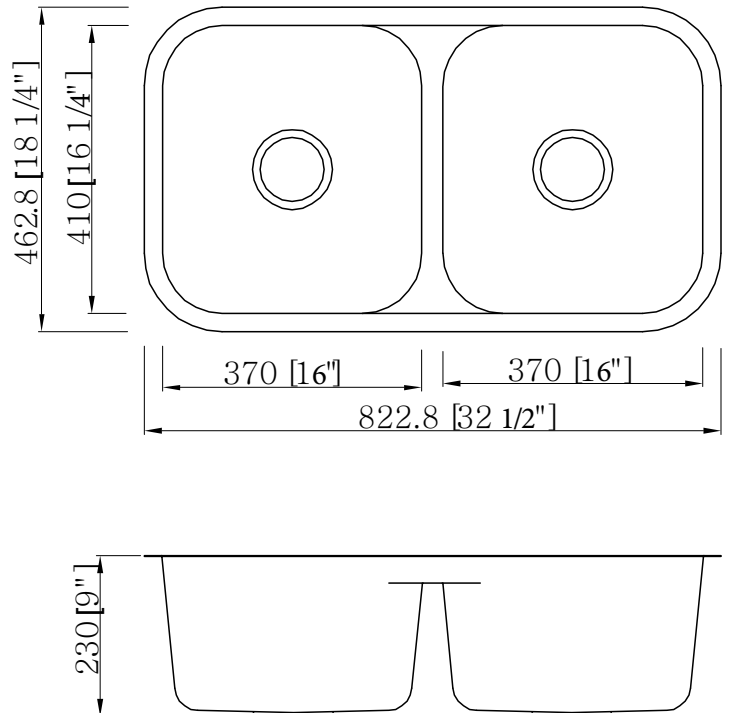

KSN-3318

SPECIFICATION SHEET

Undermount Double Bowl Kitchen Sink

Sink Dimensions

- Exterior Overall: 32 1/2" x 18 1/4" x 9"
- Bowl Interior:
 - Left: 16" x 16 1/4" x 9"
 - Right: 16" x 16 1/4" x 9"

Features

- 18 gauge / 304 stainless steel
- Drain location: Rear
- Drain opening: 3 1/2"
- Sound dampening pads
- Mounting hardware included
- Cut-out template included

Codes / Standards

- cUPC 9ASME A112.19.3/CSA B45.4